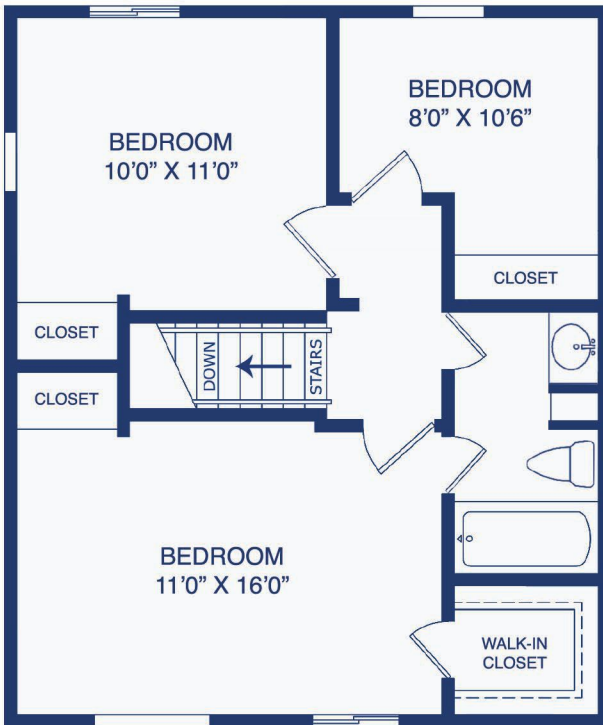

3 BED, 1.5 BATH

The Vista III
THE VISTA III

1ST FLOOR 1,144 SQ. FT.
WITH FIREPLACE 1,144 SQ. FT.

180 Walden Way, Galloway, NJ 08205 609-404-1900

www.edgewoodproperties.com

Variations may occur in some floor plans. Dimensions and square footage are approximate.

3 BED, 1.5 BATH

The Vista III
THE VISTA III

2ND FLOOR 1,144 SQ. FT.
WITH FIREPLACE 1,144 SQ. FT.

180 Walden Way, Galloway, NJ 08205 609-404-1900

www.edgewoodproperties.com

Variations may occur in some floor plans. Dimensions and square footage are approximate.