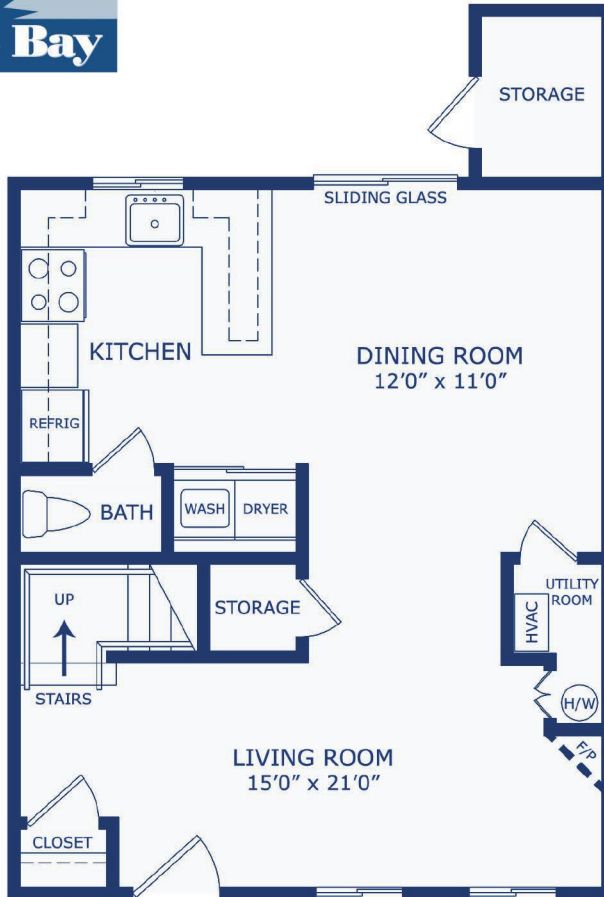

3 BED, 1.5 BATH

The Vista III
THE VISTA III

1ST FLOOR 1,144 SQ. FT.
WITH FIREPLACE 1,144 SQ. FT.

180 Walden Way, Galloway, NJ 08205 609-404-1900

www.edgewoodproperties.com

Variations may occur in some floor plans. Dimensions and square footage are approximate.

3 BED, 1.5 BATH

The Vista III
THE VISTA III

2ND FLOOR 1,144 SQ. FT.
WITH FIREPLACE 1,144 SQ. FT.

180 Walden Way, Galloway, NJ 08205 609-404-1900

www.edgewoodproperties.com

Variations may occur in some floor plans. Dimensions and square footage are approximate.