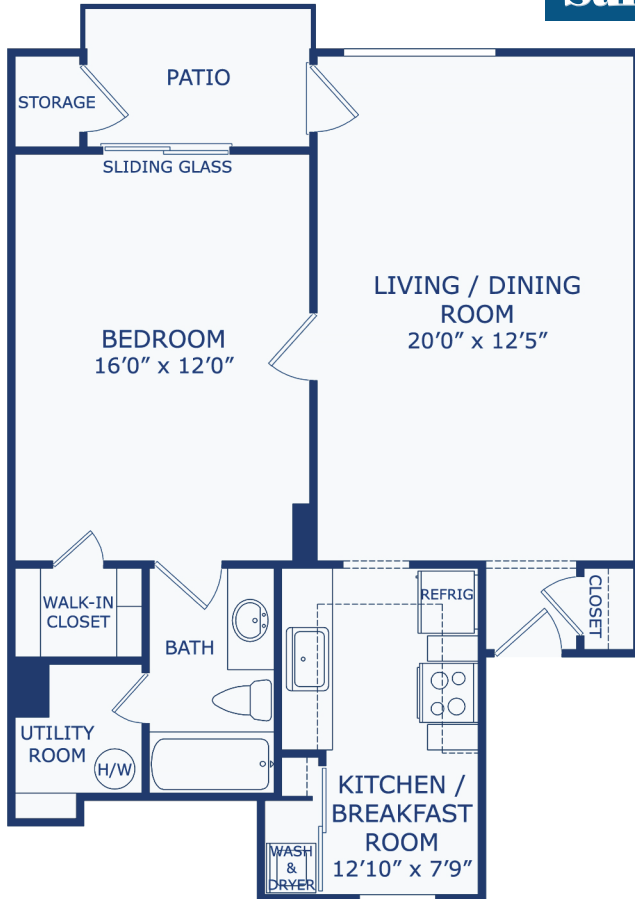

1 BED, 1 BATH

The Sea Breeze

THE SEA BREEZE

INTERIOR UNIT 729 SQ. FT.
END UNIT 689 SQ. FT.

180 Walden Way, Galloway, NJ 08205 609-404-1900

www.edgewoodproperties.com

Variations may occur in some floor plans. Dimensions and square footage are approximate.