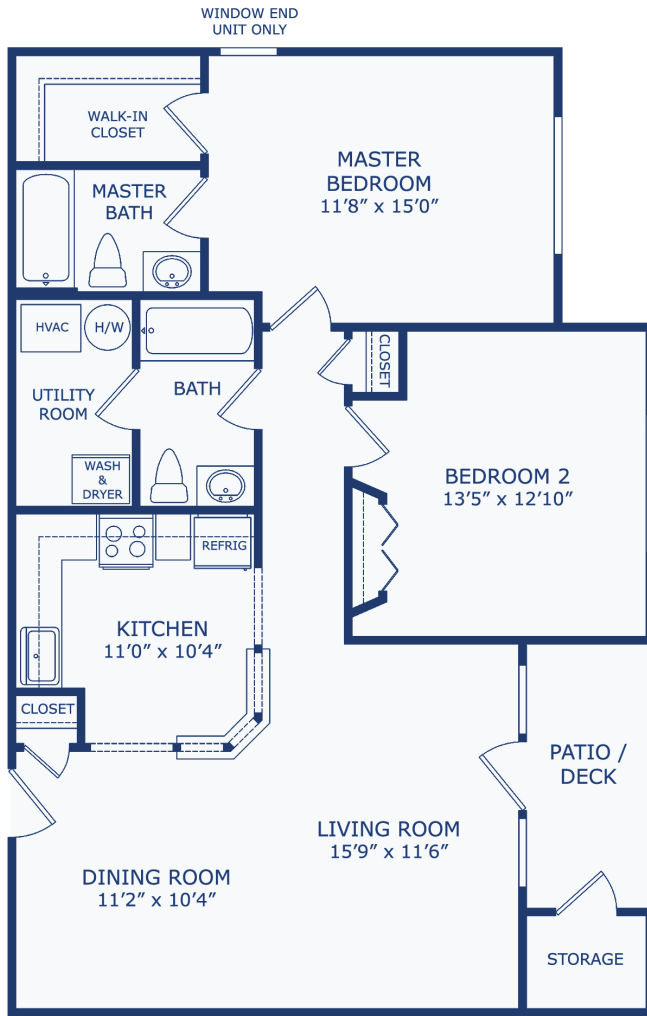

2 BED, 2 BATH

The Crest
THE CREST

INTERIOR UNIT 1,065 SQ. FT.
END UNIT 1,065 SQ. FT.

180 Walden Way, Galloway, NJ 08205 609-404-1900

www.edgewoodproperties.com

Variations may occur in some floor plans. Dimensions and square footage are approximate.