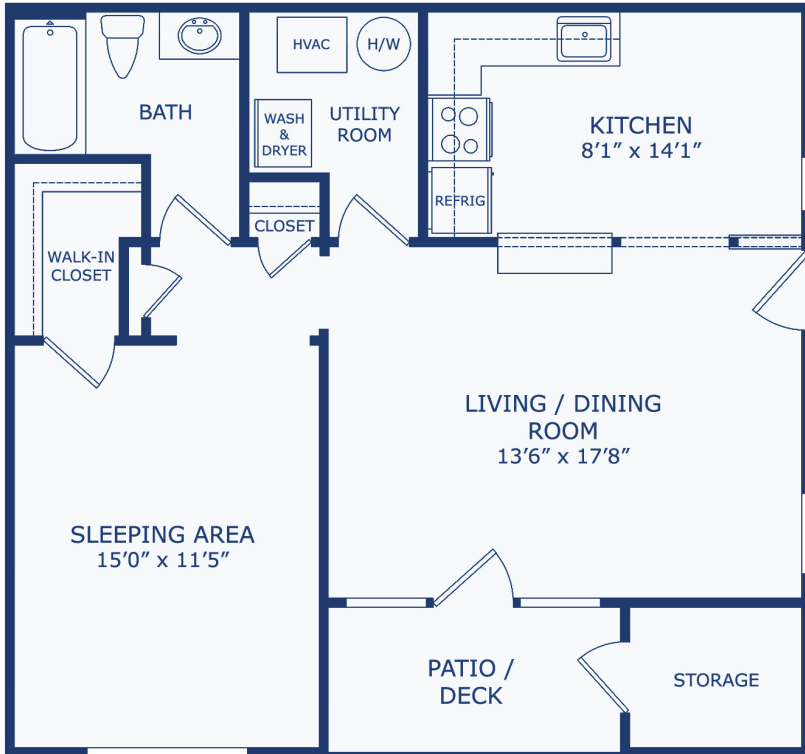

1 BED, 1 BATH

The Beacon
THE BEACON

INTERIOR UNIT 777 SQ. FT.
END UNIT 777 SQ. FT.

180 Walden Way, Galloway, NJ 08205 609-404-1900

www.edgewoodproperties.com

Variations may occur in some floor plans. Dimensions and square footage are approximate.